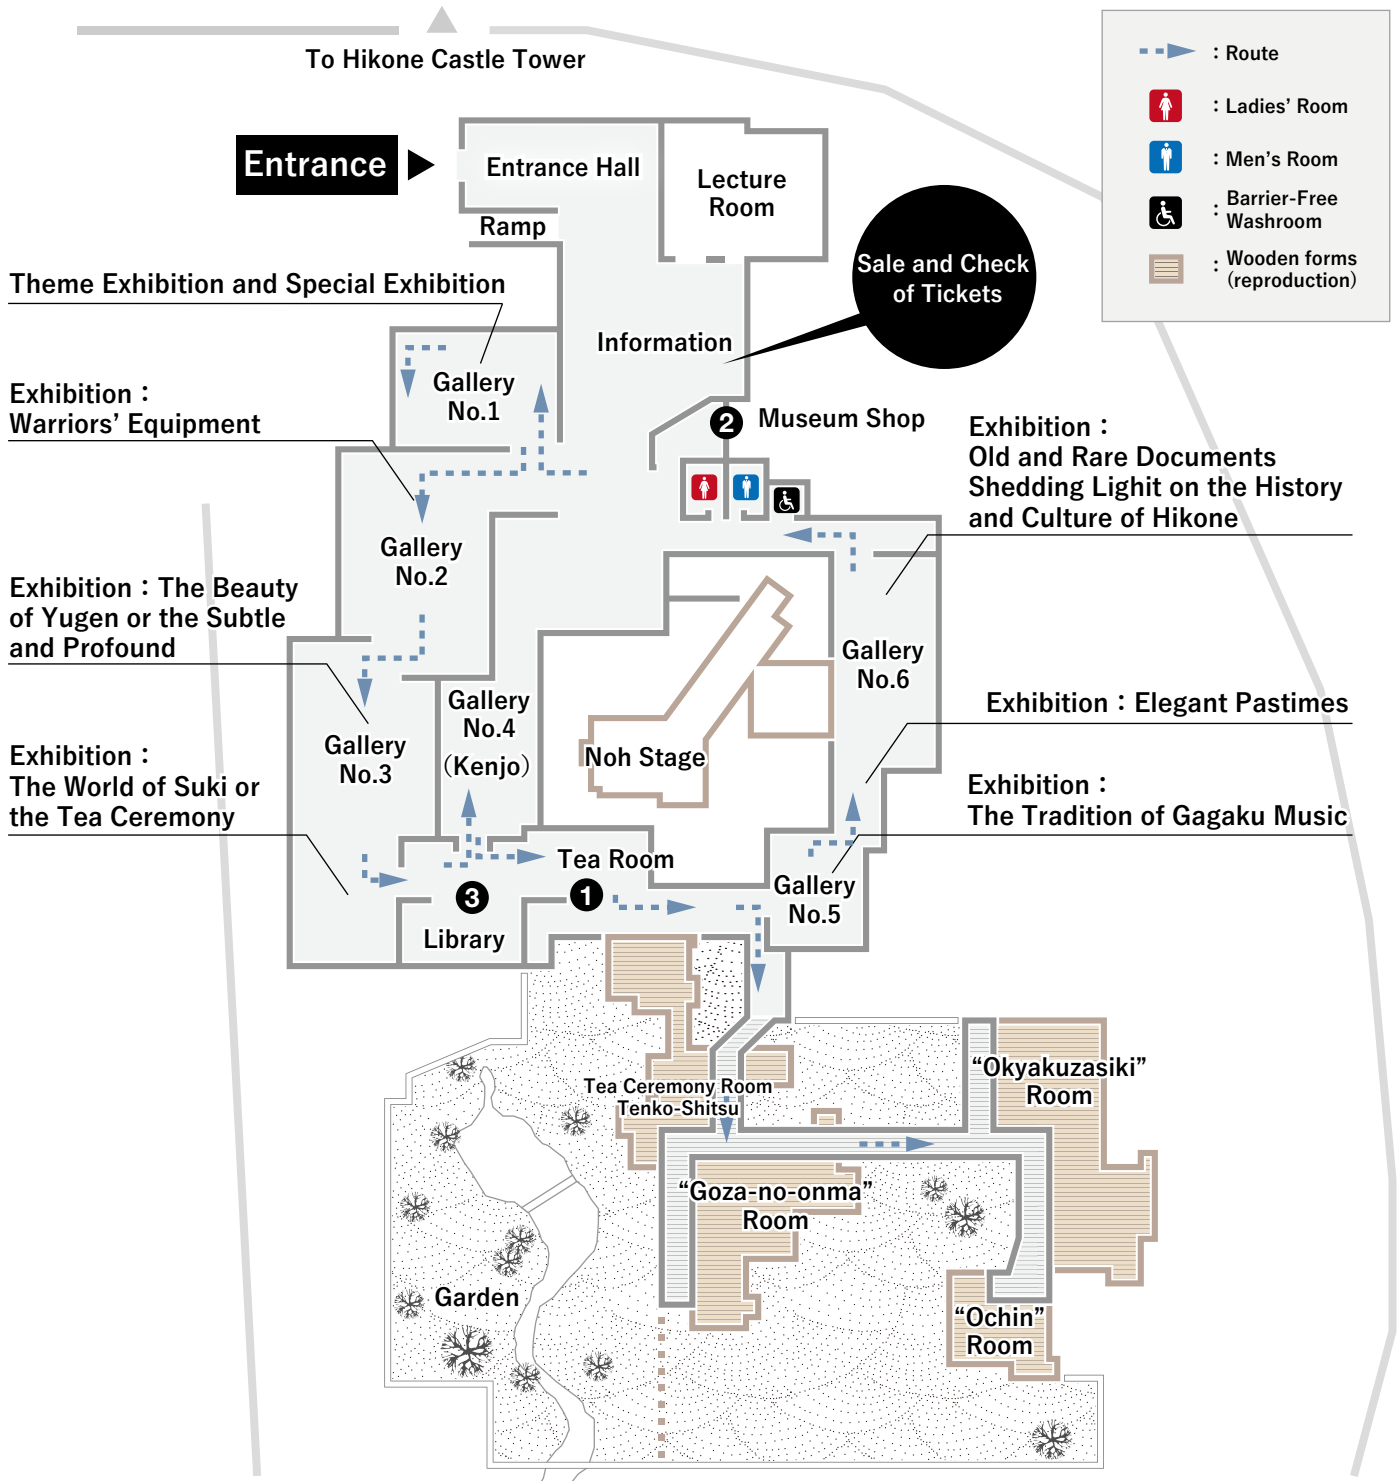

Hikone Castle Museum Floor map

① Tea Room

One bowl of green tea: ¥500
(including seasonal confection)

② Museum Shop

③ Library